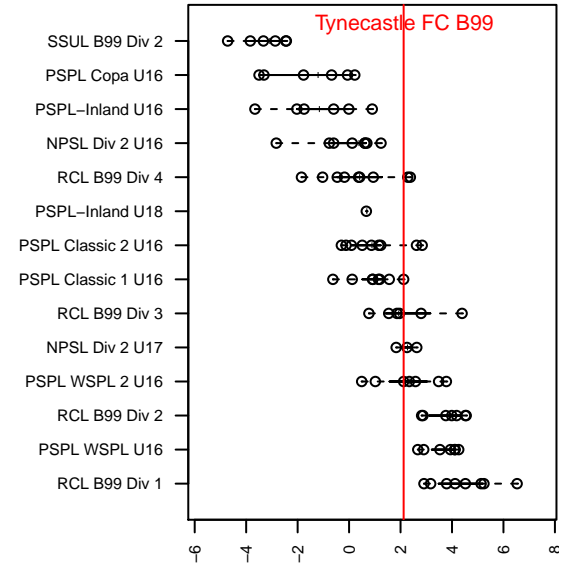

Tynecastle FC B99

Tynecastle FC
 Everett, WA
 B99 total strength=1462
 attack=14.68 defense=6.68
 fall league = PSPL WSPL 2 U16
 notes= Dickinson 2012

alt names used:
 TYNECASTLE INTERNATIONAL FC TYNECA:
 Tynecastle B99
 Tynecastle B99
 TYNECASTLE B99
 TYNECASTLE INTERNATIONAL FC TYNECA:

**attack and defense variance (black dot)
relative to other teams
and top 10 in region**

**attack and defense rating
relative to others at age
and all opponents in last 13 months**

Performance relative to 13 month average