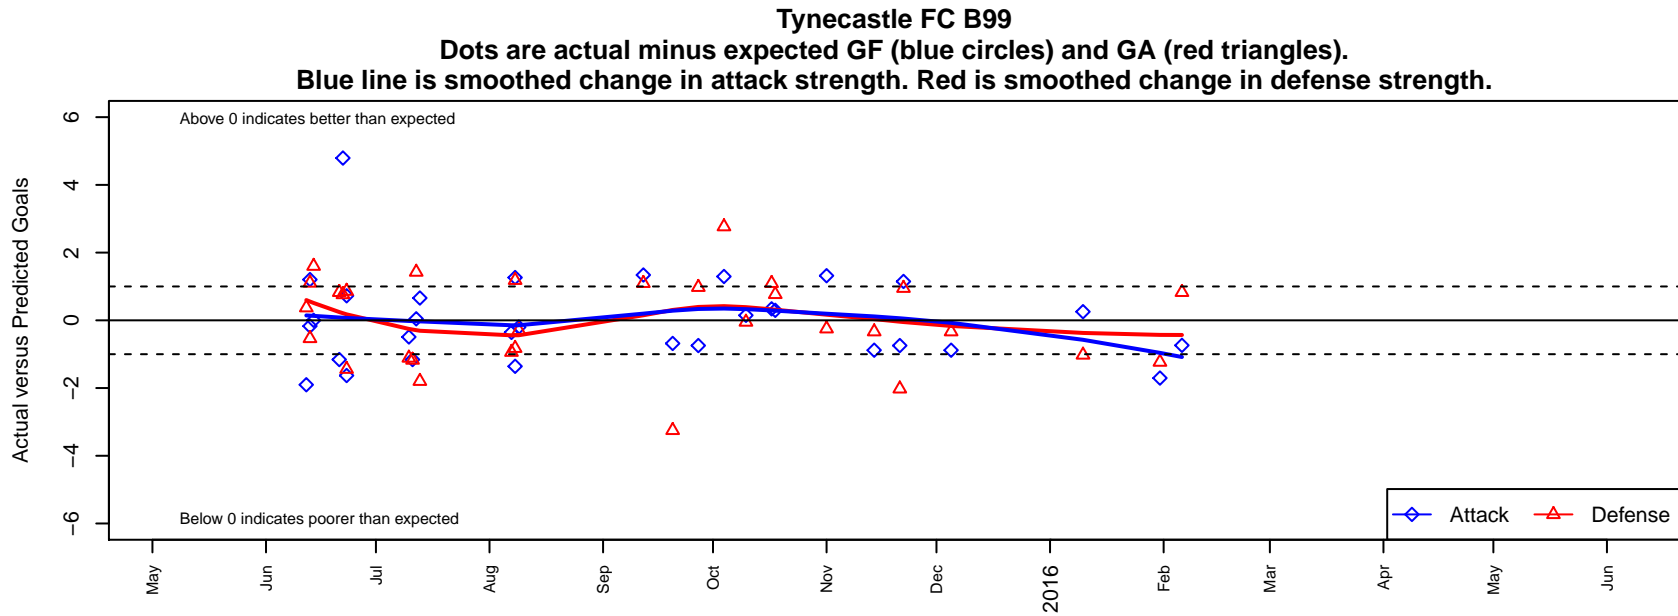

Tynecastle FC B99

Tynecastle FC
 Everett, WA
 B99 total strength=1462
 attack=14.68 defense=6.68
 fall league = PSPL WSPL 2 U16
 notes= Dickinson 2012

alt names used:
 TYNECASTLE INTERNATIONAL FC TYNECA:
 Tynecastle B99
 Tynecastle B99
 TYNECASTLE B99
 TYNECASTLE INTERNATIONAL FC TYNECA:

**attack and defense variance (black dot)
relative to other teams
and top 10 in region**

**attack and defense rating
relative to others at age
and all opponents in last 13 months**

Performance relative to 13 month average